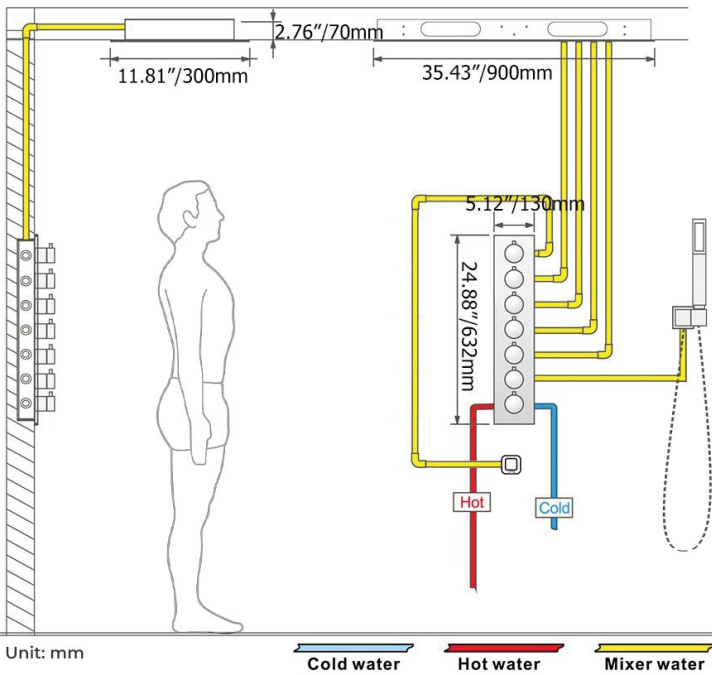

**PHONE CONTROLLED CHROME THERMOSTATIC LED RECESSED CEILING MOUNT MUSICAL RAINFALL WATERFALL MIST SHOWER SYSTEM WITH HAND SHOWER SPECIFICATIONS**

- Shower Panel /Hose Material: 304 Stainless Steel
- Shower Head Size: 900\*300 mm
- Showerheads Install: Embedded Ceiling Mounted
- Concealed Mixer Install: Wall-Mounted
- LED Shower Head Functions: Rainfall, Waterfall, Mist, Water Column
- Water Pressure: 0.3 MPA
- Water Flow: 16L/min~28L/min
- Shower Accessories Material: Brass
- LED Light: Need to Connect Power
- LED Light Color: 64 Color
- Shower Hose Length: 1.5M
- AC: 100-265V 50/60Hz
- Music: Need Bluetooth

Product shown is only for installation display purpose

Kinds of color **64** temperature adjustable

**WiFi**

Built-in WIFI

Phone control color

Color software App install instruction download name: Smart Life

All dimensions and specifications are nominal and may vary. Use actual products for accuracy in critical situations.

**Shower Mixer**

Product shown is only for installation display purpose

**Shower Mixer Connections**

**Hand Shower**

Flow Rate: 2.0 GPM / 7.6 LPM

**Spout**