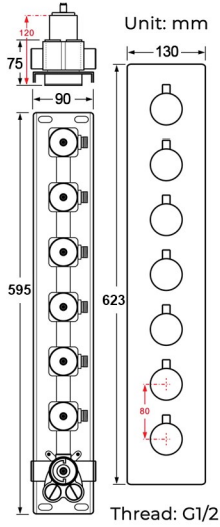

**PHONE CONTROLLED CHROME THERMOSTATIC LED RECESSED CEILING MOUNT MUSICAL RAINFALL WATERFALL MIST SHOWER SYSTEM WITH HAND SHOWER SPECIFICATIONS**

- Shower Panel /Hose Material: 304 Stainless Steel
- Shower Head Size: 900\*300 mm
- Showerheads Install: Embedded Ceiling Mounted
- Concealed Mixer Install: Wall-Mounted
- LED Shower Head Functions: Rainfall, Waterfall, Mist, Water Column
- Water Pressure: 0.3 MPA
- Water Flow: 16L/min~28L/min
- Shower Accessories Material: Brass
- LED Light: Need to Connect Power
- LED Light Color: 64 Color
- Shower Hose Length: 1.5M
- AC: 100-265V 50/60Hz
- Music: Need Bluetooth

Product shown is only for installation display purpose

Kinds of color **64** temperature adjustable

**WiFi**

Built-in WIFI

Phone control color

Color software App install instruction download name: Smart Life

All dimensions and specifications are nominal and may vary. Use actual products for accuracy in critical situations.

**Shower Mixer**

Product shown is only for installation display purpose

**Shower Mixer Connections**

**Hand Shower**

Flow Rate: 2.0 GPM / 7.6 LPM

**Spout**