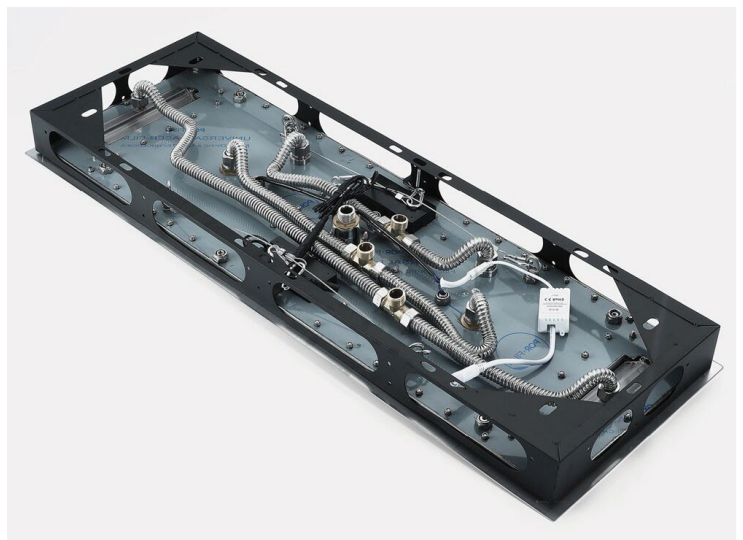

**PHONE CONTROLLED CHROME THERMOSTATIC LED RECESSED CEILING MOUNT MUSICAL RAINFALL WATERFALL MIST SHOWER SYSTEM WITH HAND SHOWER SPECIFICATIONS**

- Shower Panel /Hose Material: 304 Stainless Steel
- Shower Head Size: 900\*300 mm
- Showerheads Install: Embedded Ceiling Mounted
- Concealed Mixer Install: Wall-Mounted
- LED Shower Head Functions: Rainfall, Waterfall, Mist, Water Column
- Water Pressure: 0.3 MPA
- Water Flow: 16L/min~28L/min
- Shower Accessories Material: Brass
- LED Light: Need to Connect Power
- LED Light Color: 64 Color
- Shower Hose Length: 1.5M
- AC: 100-265V 50/60Hz
- Music: Need Bluetooth

Product shown is only for installation display purpose

Kinds of color **64** temperature adjustable

**WiFi**

Built-in WIFI

Phone control color

Color software App install instruction download name: Smart Life

All dimensions and specifications are nominal and may vary. Use actual products for accuracy in critical situations.

**Shower Mixer**

Product shown is only for installation display purpose

**Shower Mixer Connections**

**Hand Shower**

Flow Rate: 2.0 GPM / 7.6 LPM

**Spout**