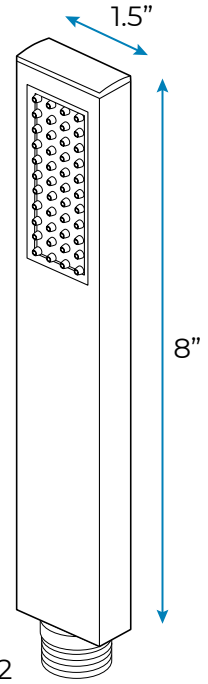

**PHONE CONTROLLED CHROME THERMOSTATIC LED RECESSED CEILING MOUNT MUSICAL RAINFALL WATERFALL MIST SHOWER SYSTEM WITH HAND SHOWER SPECIFICATIONS**

- Shower Panel /Hose Material: 304 Stainless Steel
- Shower Head Size: 900\*300 mm
- Showerheads Install: Embedded Ceiling Mounted
- Concealed Mixer Install: Wall-Mounted
- LED Shower Head Functions: Rainfall, Waterfall, Mist, Water Column
- Water Pressure: 0.3 MPA
- Water Flow: 16L/min~28L/min
- Shower Accessories Material: Brass
- LED Light: Need to Connect Power
- LED Light Color: 64 Color
- Shower Hose Length: 1.5M
- AC: 100-265V 50/60Hz
- Music: Need Bluetooth

All dimensions and specifications are nominal and may vary. Use actual products for accuracy in critical situations.

**Shower Mixer**

Product shown is only for installation display purpose

**Shower Mixer Connections**

**Hand Shower**

Flow Rate: 2.0 GPM / 7.6 LPM

**Spout**