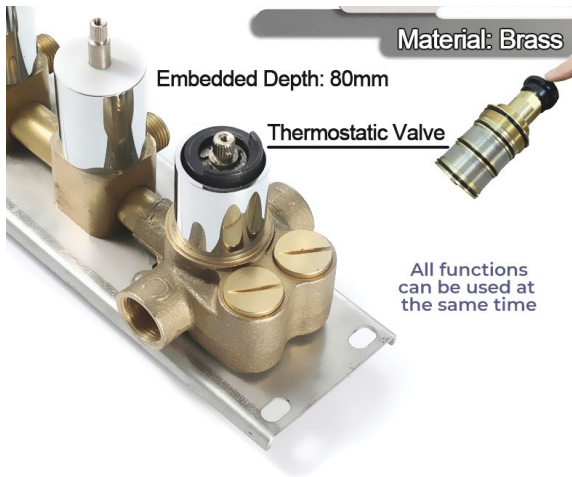

**PHONE CONTROLLED CHROME THERMOSTATIC LED RECESSED CEILING MOUNT MUSICAL RAINFALL WATERFALL MIST SHOWER SYSTEM WITH HAND SHOWER SPECIFICATIONS**

- Shower Panel /Hose Material: 304 Stainless Steel
- Shower Head Size: 900\*300 mm
- Showerheads Install: Embedded Ceiling Mounted
- Concealed Mixer Install: Wall-Mounted
- LED Shower Head Functions: Rainfall, Waterfall, Mist, Water Column
- Water Pressure: 0.3 MPA
- Water Flow: 16L/min~28L/min
- Shower Accessories Material: Brass
- LED Light: Need to Connect Power
- LED Light Color: 64 Color
- Shower Hose Length: 1.5M
- AC: 100-265V 50/60Hz
- Music: Need Bluetooth

Product shown is only for installation display purpose

Kinds of color **64** temperature adjustable

**WiFi**

Built-in WIFI

Phone control color

Color software App install instruction download name: Smart Life

All dimensions and specifications are nominal and may vary. Use actual products for accuracy in critical situations.

**Shower Mixer**

Product shown is only for installation display purpose

**Shower Mixer Connections**

**Hand Shower**

Flow Rate: 2.0 GPM / 7.6 LPM

**Spout**