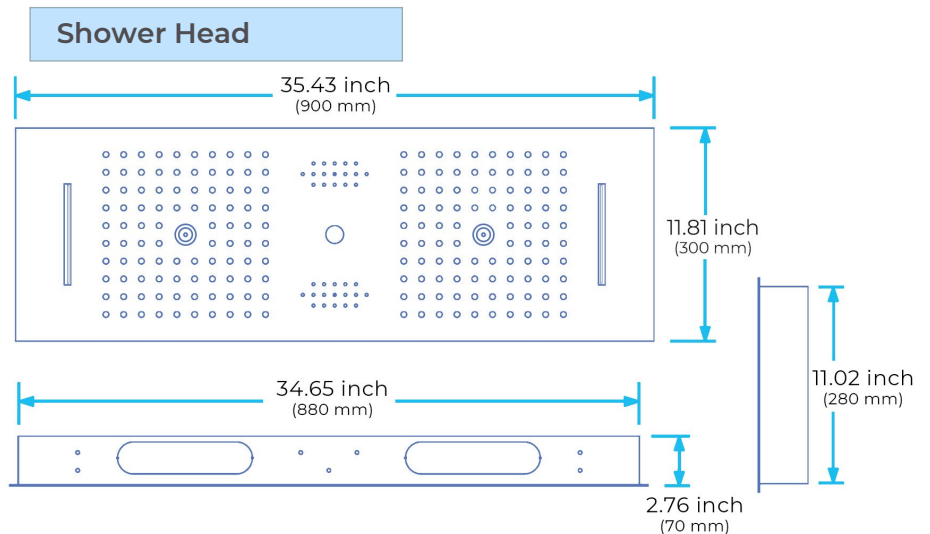

**PHONE CONTROLLED CHROME THERMOSTATIC LED RECESSED CEILING MOUNT MUSICAL RAINFALL WATERFALL MIST SHOWER SYSTEM WITH HAND SHOWER SPECIFICATIONS**

- Shower Panel /Hose Material: 304 Stainless Steel
- Shower Head Size: 900\*300 mm
- Showerheads Install: Embedded Ceiling Mounted
- Concealed Mixer Install: Wall-Mounted
- LED Shower Head Functions: Rainfall, Waterfall, Mist, Water Column
- Water Pressure: 0.3 MPA
- Water Flow: 16L/min~28L/min
- Shower Accessories Material: Brass
- LED Light: Need to Connect Power
- LED Light Color: 64 Color
- Shower Hose Length: 1.5M
- AC: 100-265V 50/60Hz
- Music: Need Bluetooth

Product shown is only for installation display purpose

Kinds of color **64** temperature adjustable

**WiFi**

Built-in WIFI

Phone control color

Color software App install instruction download name: Smart Life

All dimensions and specifications are nominal and may vary. Use actual products for accuracy in critical situations.

**Shower Mixer**

Product shown is only for installation display purpose

**Shower Mixer Connections**

**Hand Shower**

Flow Rate: 2.0 GPM / 7.6 LPM

**Spout**